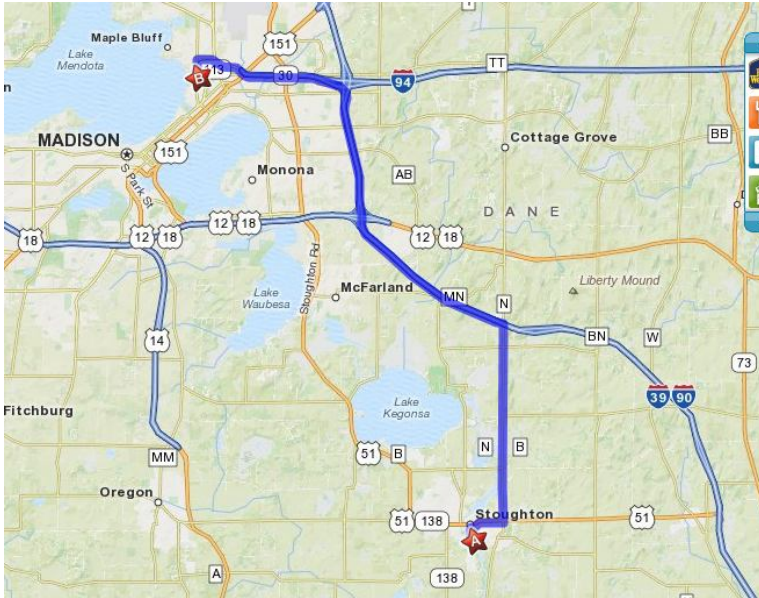

Suters Gold Metal Sports
525 N Sherman Ave
Madison, WI 53704

Hours:
Saturday 9:30 - 4:00
Sunday 11:30 - 2:30

608-244-7370

 Directions from A to B:

1. Start out going WEST on MANDT PKWY toward S 4TH ST. 0.1 mi

2. Turn RIGHT onto S 4TH ST. 0.4 mi

3. Turn RIGHT onto E MAIN ST/US-51/CR-A. 0.9 mi

4. Turn LEFT onto CR-N. 5.8 mi

5. Merge onto I-39 N/I-90 W via the ramp on the LEFT toward MADISON. 8.7 mi

6. Merge onto WI-30 W via EXIT 138B on the LEFT toward MADISON. 3.1 mi

7. WI-30 W becomes ABERG AVE. 1.4 mi

8. Turn LEFT onto N SHERMAN AVE. 0.6 mi

9. 525 N SHERMAN AVE is on the LEFT.