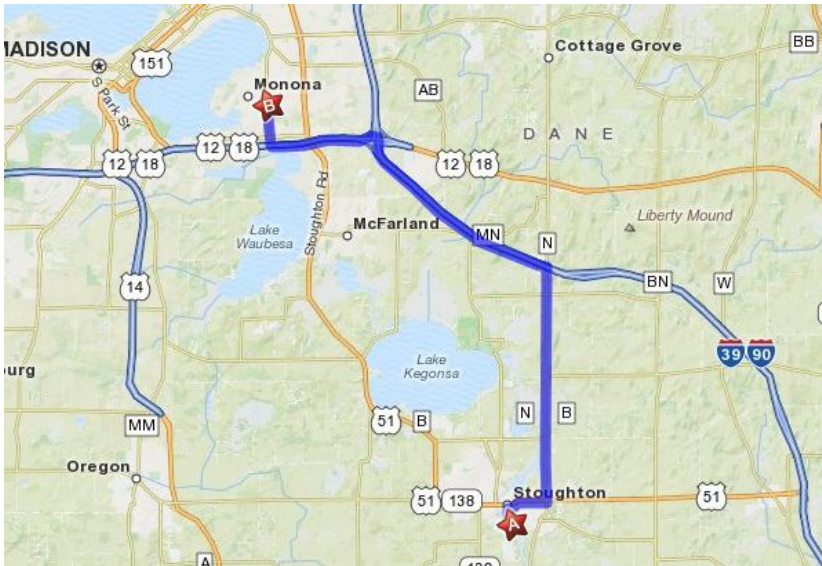

Village Pedaler
5511 Monona Dr
Monona, WI 53716

Hours:
Saturday 9:00 - 5:00
Sunday 12:00-3:00

608-221-0311

Directions from A to B:

1. Start out going WEST on MANDT PKWY toward S 4TH ST. 0.1 mi

2. Turn RIGHT onto S 4TH ST. 0.4 mi

3. Turn RIGHT onto E MAIN ST/US-51/CR-A. 0.9 mi

4. Turn LEFT onto CR-N. 5.8 mi

5. Merge onto I-39 N/I-90 W via the ramp on the LEFT toward MADISON. 5.1 mi

6. Merge onto US-12 W/US-18 W/W BELTLINE HWY via EXIT 142A on the LEFT toward MADISON. 2.4 mi

7. Take the MONONA DR exit, EXIT 265. 0.2 mi

8. Take the MONONA DR ramp. 0.1 mi

9. Turn SLIGHT RIGHT onto MONONA DR/CR-BB. 1.0 mi

10. 5511 MONONA DR is on the LEFT.